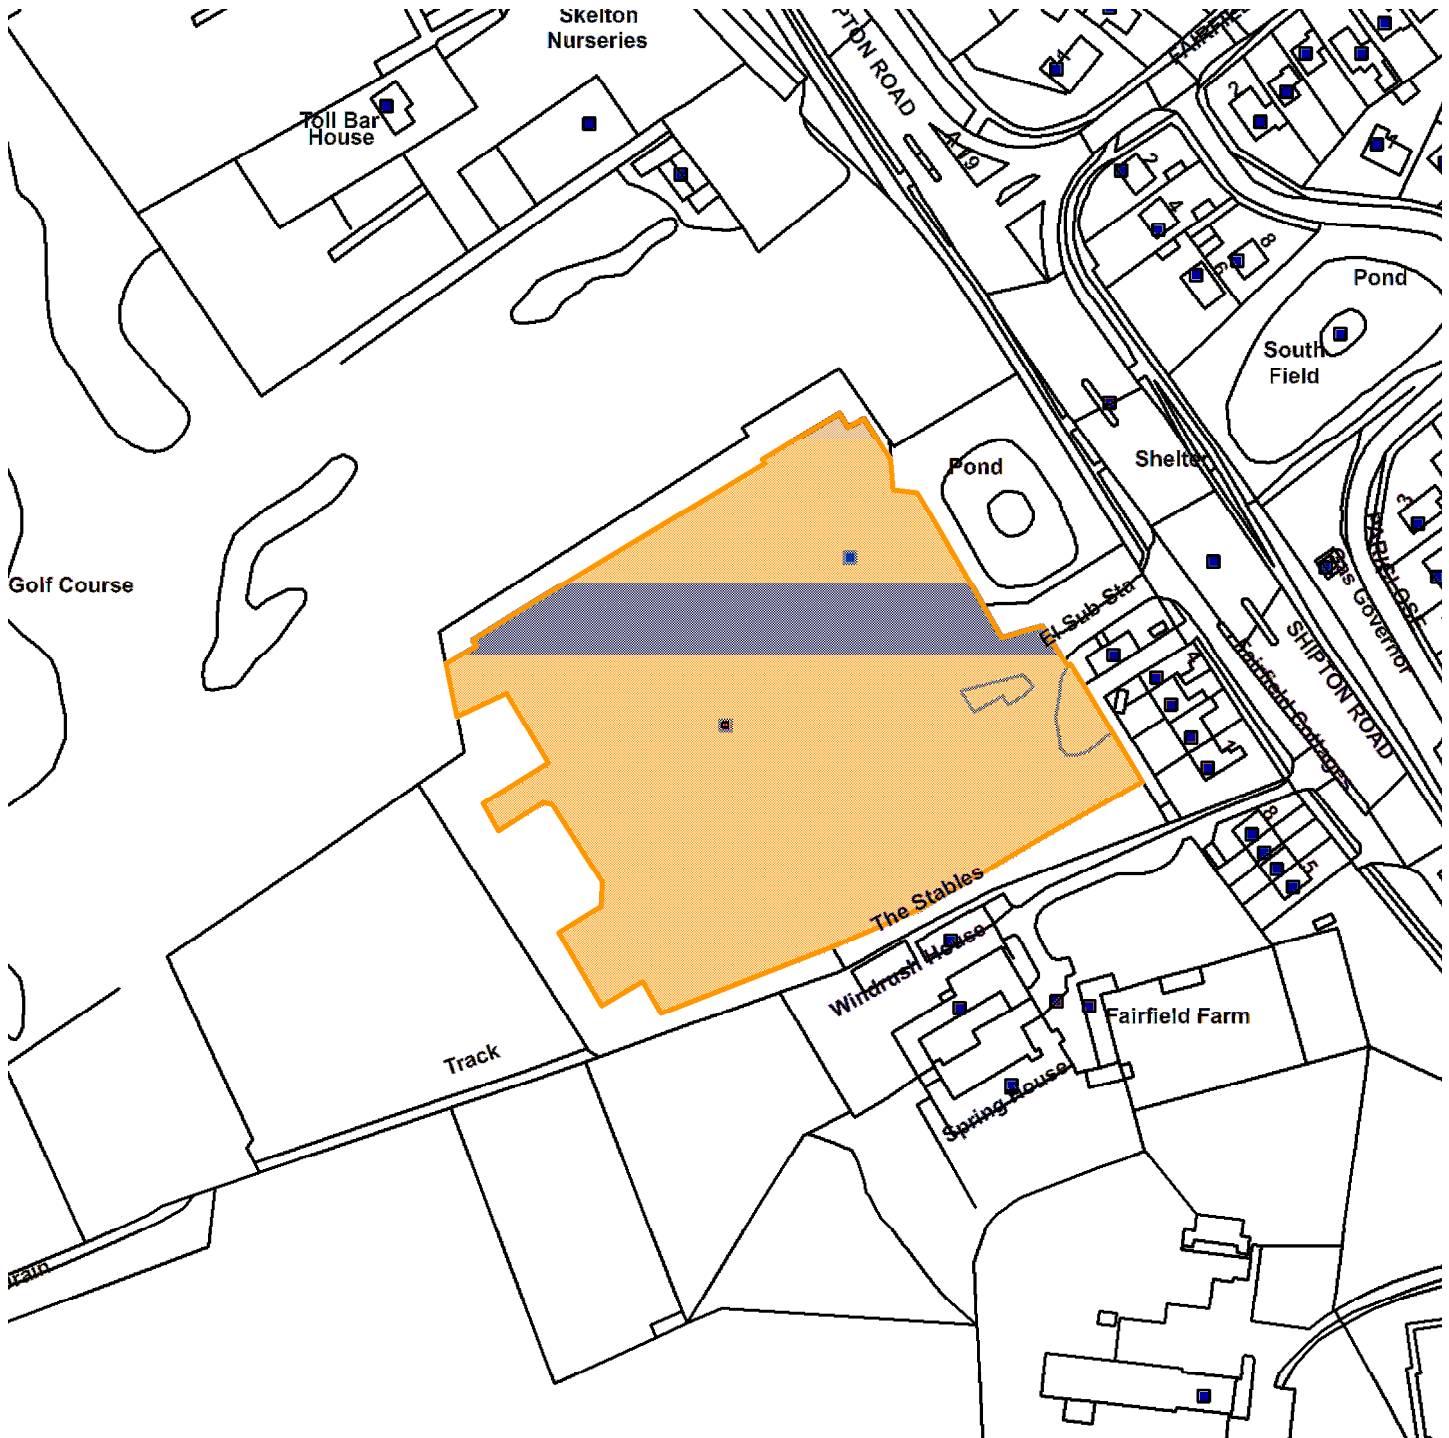

18/01558/REMM

Former Del Monte Site Skelton Park Trading Estate Shipton Road

GIS by ESRI (UK)

Scale : 1:2011

Reproduced from the Ordnance Survey map with the permission of the Controller of Her Majesty's Stationery Office © Crown Copyright 2000.

Unauthorised reproduction infringes Crown Copyright and may lead to prosecution or civil proceedings.

|                     |                  |
|---------------------|------------------|
| <b>Organisation</b> | Not Set          |
| <b>Department</b>   | Not Set          |
| <b>Comments</b>     | Site plan        |
| <b>Date</b>         | 11 February 2019 |
| <b>SLA Number</b>   | Not Set          |